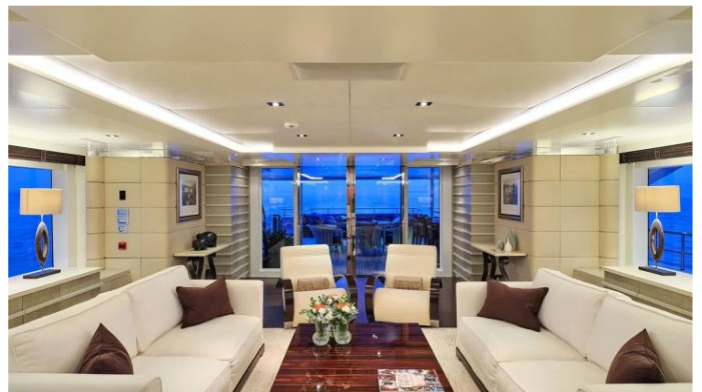

FOR MORE INFORMATION:

[CLICK HERE](#)

or SCAN QR CODE

MORE PHOTOS, VIDEO OR INTERACTIVE DECK PLANS:

[CLICK HERE](#)

TIMBUKTU YACHT CHARTER

Superyacht TIMBUKTU was built in 2009 by Baglietto. She is a 42.01m / 137'10 Custom motor yacht with exterior design by Francesco Paszkowski Design and interior styling by Bannenberg & Rowell . Timbuktu offers accommodation for up to 11 guests in 5 cabins with additional room for her crew of 9. She features a variety of amenities to ensure comfortable charter vacations, including, Air Conditioning, WiFi connection on board, Deck Jacuzzi, Gym/exercise equipment, Stabilisers underway & Stabilizers at Anchor. She also carries an impressive collection of toys as listed below.

Air Conditioning

Golf

Games Consoles

For a full up-to-date list of leisure facilities or amenities onboard Motor Yacht Timbuktu please contact your Yacht Charter Broker prior to booking your vacation. If there is a particular water toy that you would like, but it is not listed, then it may be possible to rent this equipment for you.