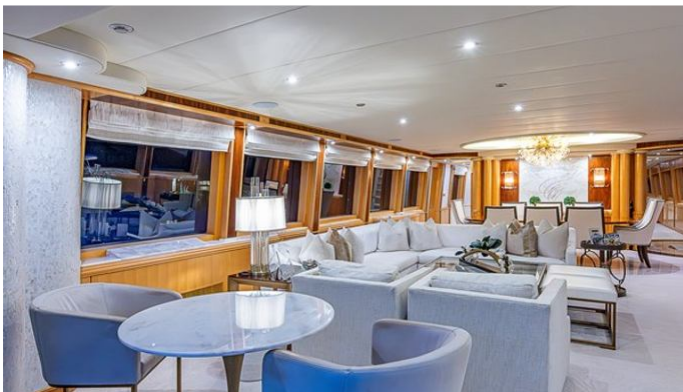

MORE PHOTOS, VIDEO OR INTERACTIVE DECK PLANS:

[CLICK HERE](#)