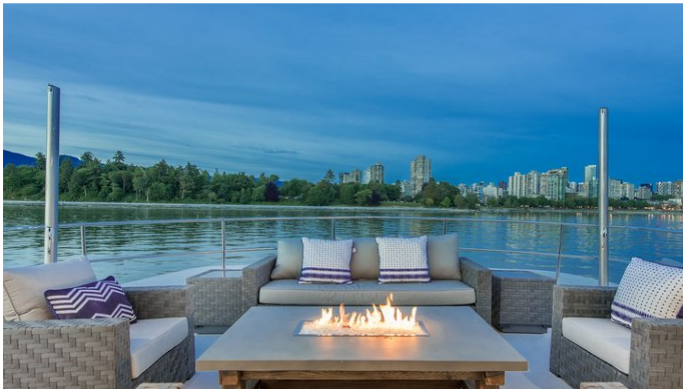

MORE PHOTOS, VIDEO OR INTERACTIVE DECK PLANS:

[CLICK HERE](#)

This document is not contractual. The yacht charters and their particulars displayed in the results above are displayed in good faith and whilst believed to be correct are not guaranteed. YachtCharterFleet.com does not warrant or assume any legal liability or responsibility for the accuracy, completeness, or usefulness of any information and/or images displayed. All information is subject to change without notice and is without warranty. Your preferred charter broker should provide you with yacht specifications, brochure and rates for your chosen dates during your charter yacht selection process. Starting prices are shown in a range of currencies for a one-week charter, unless otherwise indicated.