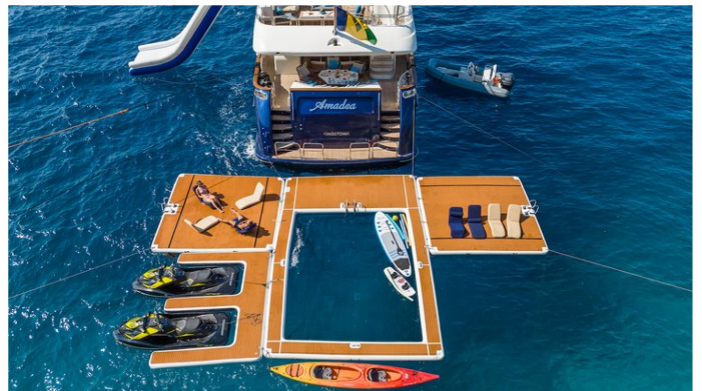

MORE PHOTOS, VIDEO OR INTERACTIVE DECK PLANS:

[CLICK HERE](#)

This document is not contractual. The yacht charters and their particulars displayed in the results above are displayed in good faith and whilst believed to be correct are not guaranteed. YachtCharterFleet.com does not warrant or assume any legal liability or responsibility for the accuracy, completeness, or usefulness of any information and/or images displayed. All information is subject to change without notice and is without warranty. Your preferred charter broker should provide you with yacht specifications, brochure and rates for your chosen dates during your charter yacht selection process. Starting prices are shown in a range of currencies for a one-week charter, unless otherwise indicated.