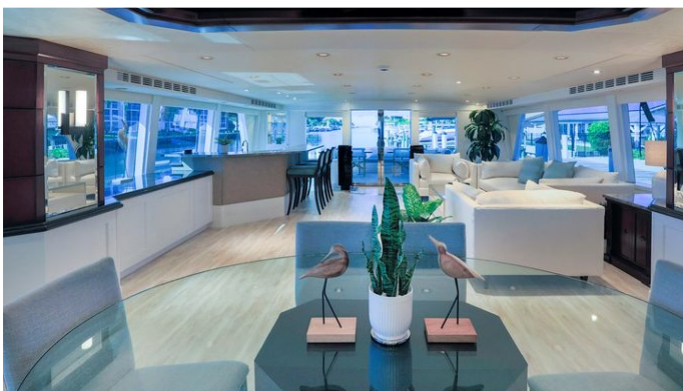

MORE PHOTOS, VIDEO OR INTERACTIVE DECK PLANS:

[CLICK HERE](#)