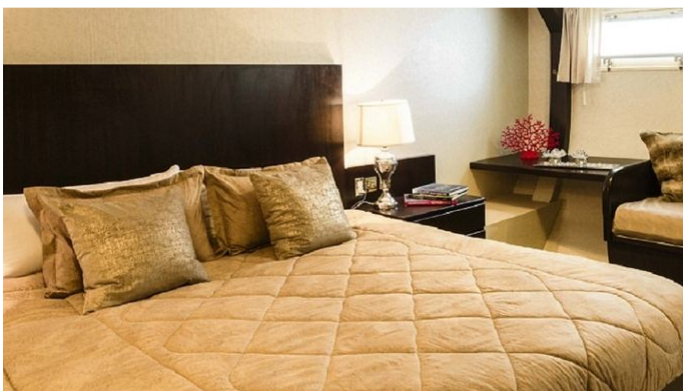

ACCOMMODATION

GUESTS CABINS CREW
14 7 10

CABIN CONFIGURATION

1 Master 1 VIP
2 Double 2 Twin

CHARTER RATES

SUMMER
from
\$120,000 / week + expenses

WINTER
from
\$120,000 / week + expenses

Details correct as of 3 May, 2024

FOR MORE INFORMATION:

[CLICK HERE](#) 

or SCAN QR CODE

MORE PHOTOS, VIDEO OR INTERACTIVE DECK PLANS:

[CLICK HERE](#)

PASSION YACHT CHARTER

Superyacht PASSION was built in 1989 by Anastassiades & Tsortanides. She is a 48.46m / 159' Custom motor yacht with exterior design by Diana Yacht Design and interior styling by Diana Yacht Design . Passion offers accommodation for up to 14 guests in 7 cabins with additional room for her crew of 10. She features a variety of amenities to ensure comfortable charter vacations. She also carries an impressive collection of toys as listed below.